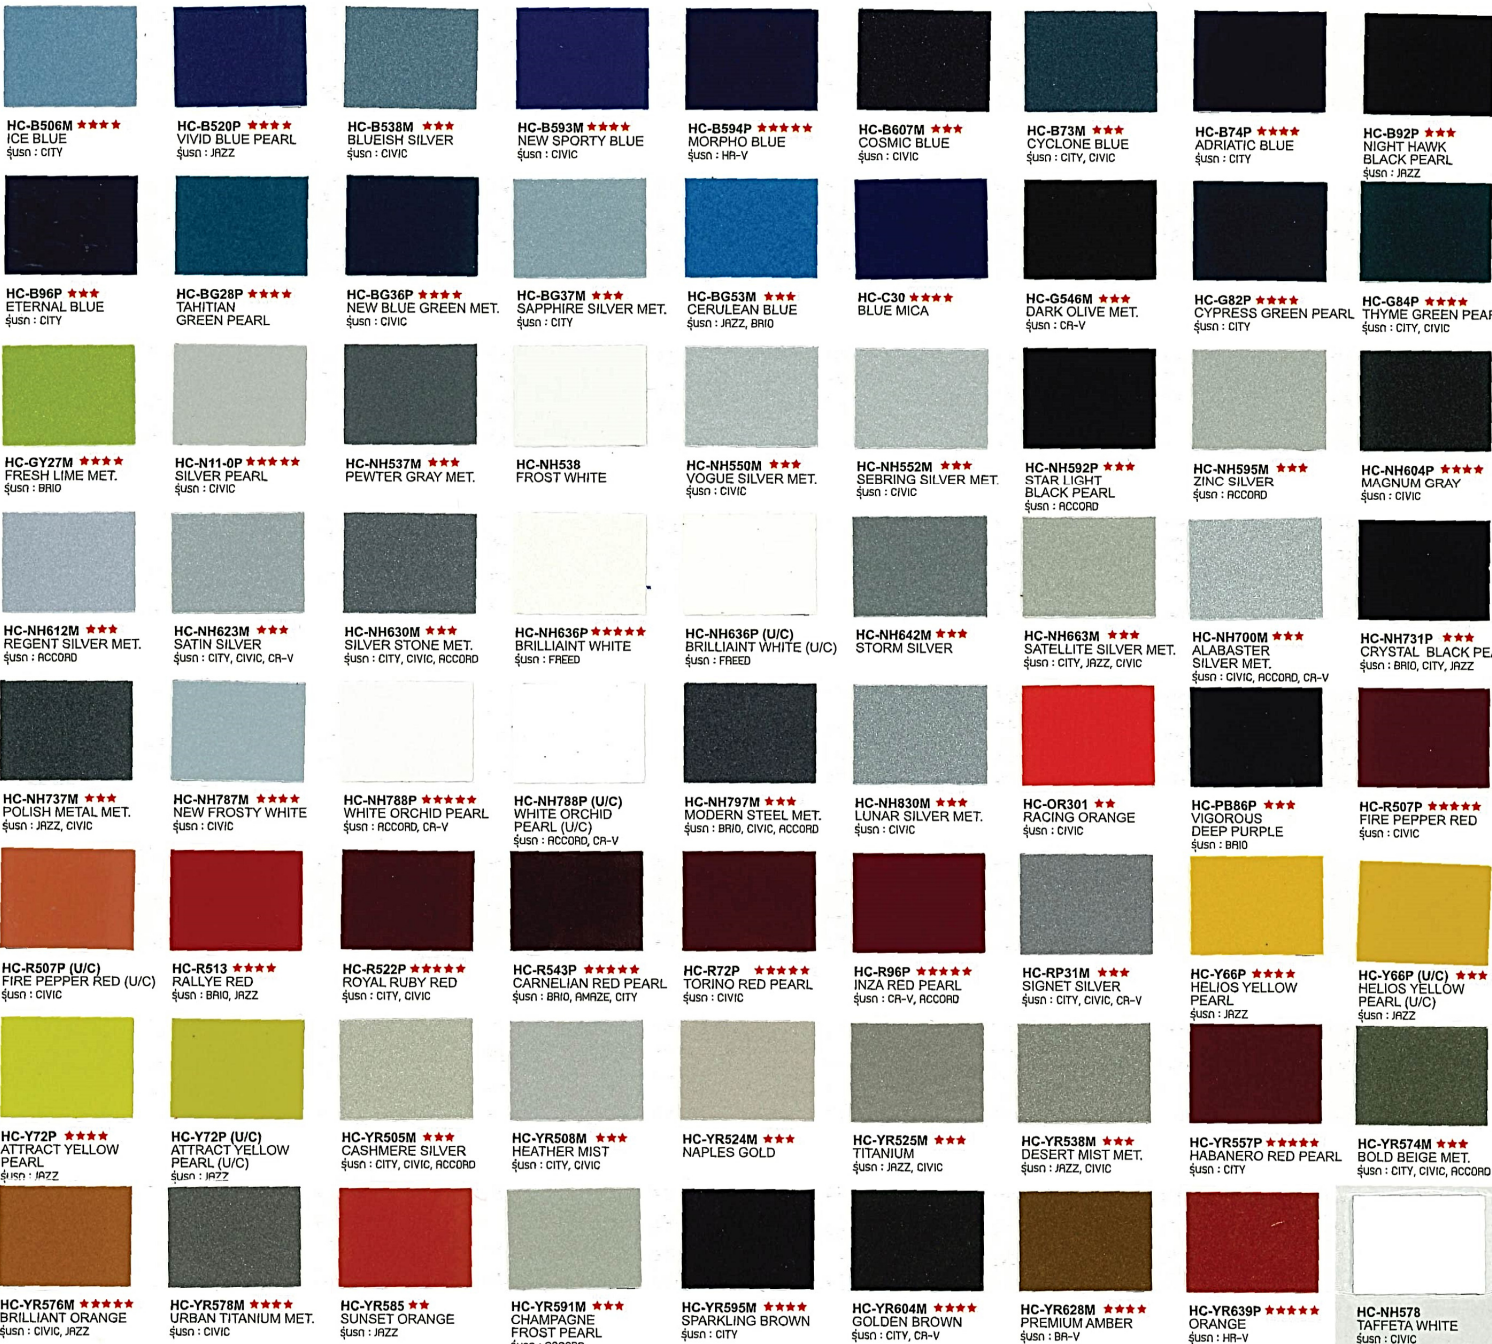

BASIC COLOUR

Pylac 4000 2K Urethane Basecoat 4:1
ระบบสีในตัว Hardener

Remark : เจดสีธรรมดา (Solid) สามารถสั่งซื้อได้
ทั้งระบบสีในตัว (TC) และระบบสีพ่นเคลือบ (COB)

Colour Code	Colour Name
3300	WHITE TC
3314	BLACK TC

HONDA

PTT

SHELL

Pylac 4000 2K Urethane Basecoat 4:1
ระบบสีในตัว Hardener

Remark : เจดสีธรรมดา (Solid) สามารถสั่งซื้อได้
ทั้งระบบสีในตัว (TC) และระบบสีพ่นเคลือบ (COB)

Colour Code	Colour Name
HC-NH578	TAFFETA WHITE TC